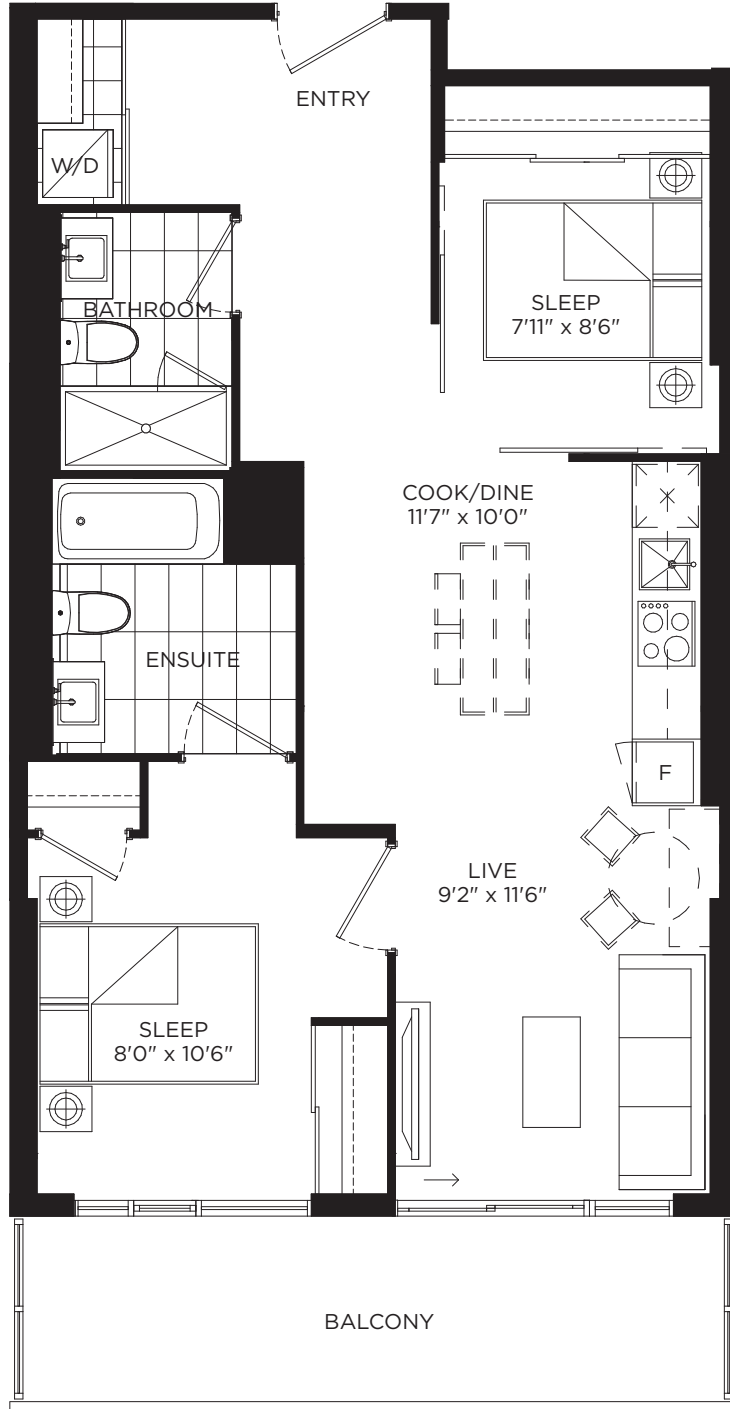

PANDA

CONDOMINIUMS

P712

TWO BEDROOM / 712 SQ.FT.

BALCONY / 111 SQ.FT.

FLOOR 5

FLOORS 6-9

FLOORS 10-27

All dimensions, specifications and drawings are approximate. Actual square footage may vary from the stated floorplan. E. & O. E. Furniture not included. Refer to Keyplate for unit location and orientation.