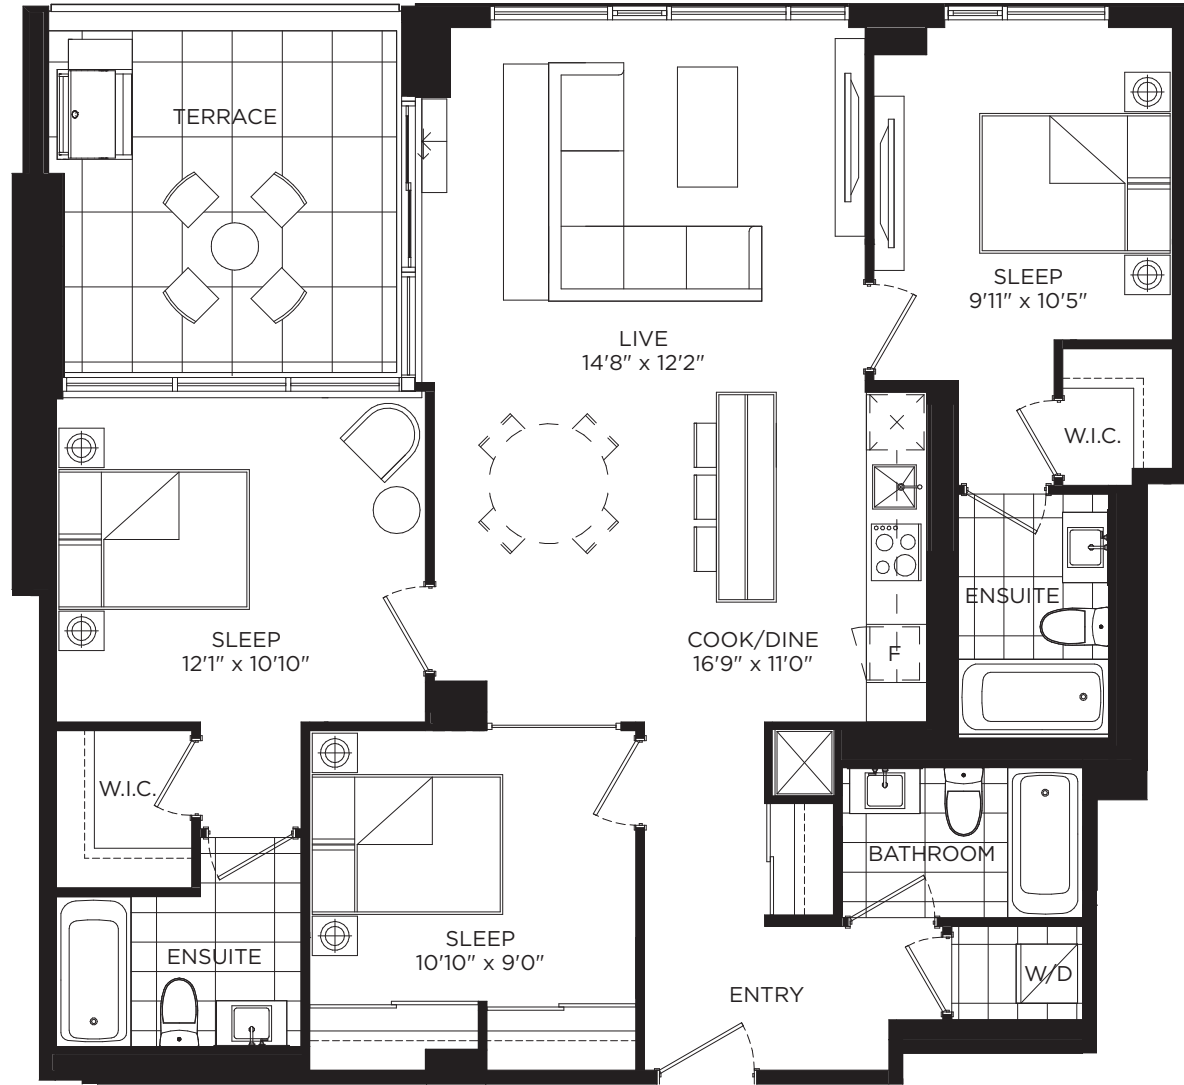

PANDA

CONDOMINIUMS

P1178

THREE BEDROOM / 1178 SQ.FT.
TERRACE / 140 SQ.FT.

Floor 30

PANDACONDOS.COM

All dimensions, specifications and drawings are approximate. Actual square footage may vary from the stated floorplan. E. & O. E. Furniture not included. Refer to Keyplate for unit location and orientation.