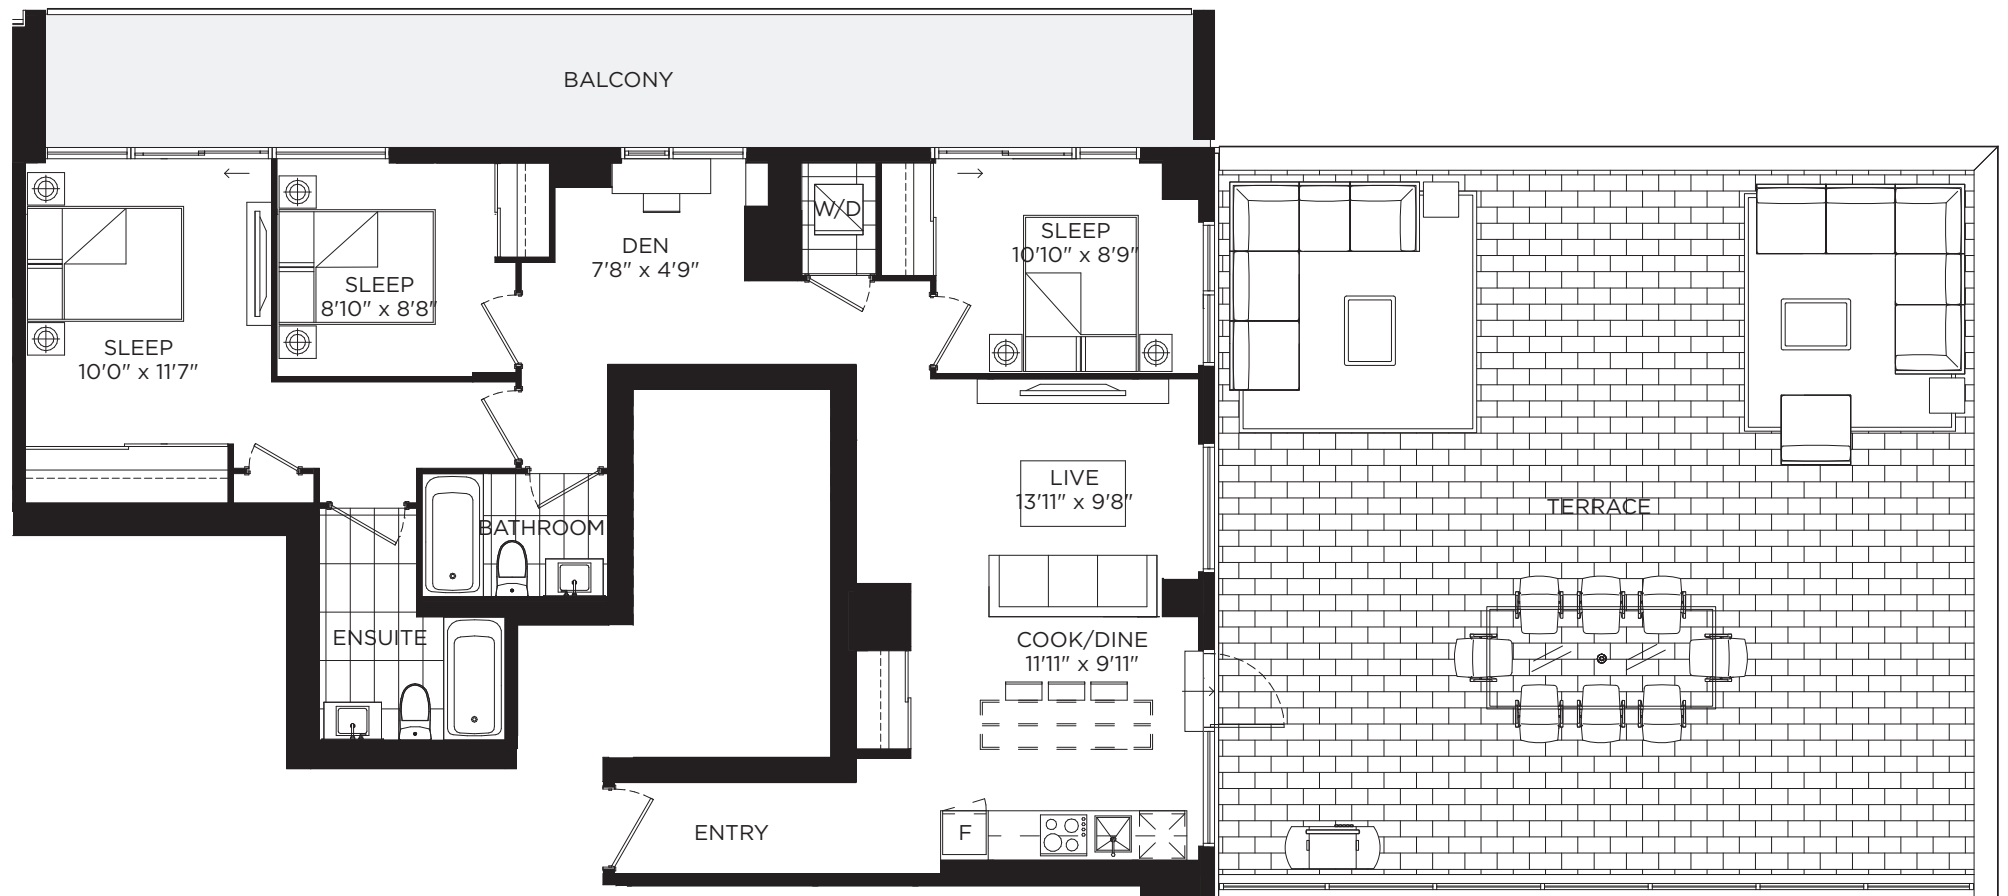

## P1091

THREE BEDROOM + DEN /  
1091 SQ.FT.  
TERRACE / 891 SQ.FT.  
BALCONY / 252 SQ.FT.

FLOOR 5

All dimensions, specifications and drawings are approximate. Actual square footage may vary from the stated floorplan. E. & O. E. Furniture not included. Refer to Keyplate for unit location and orientation.