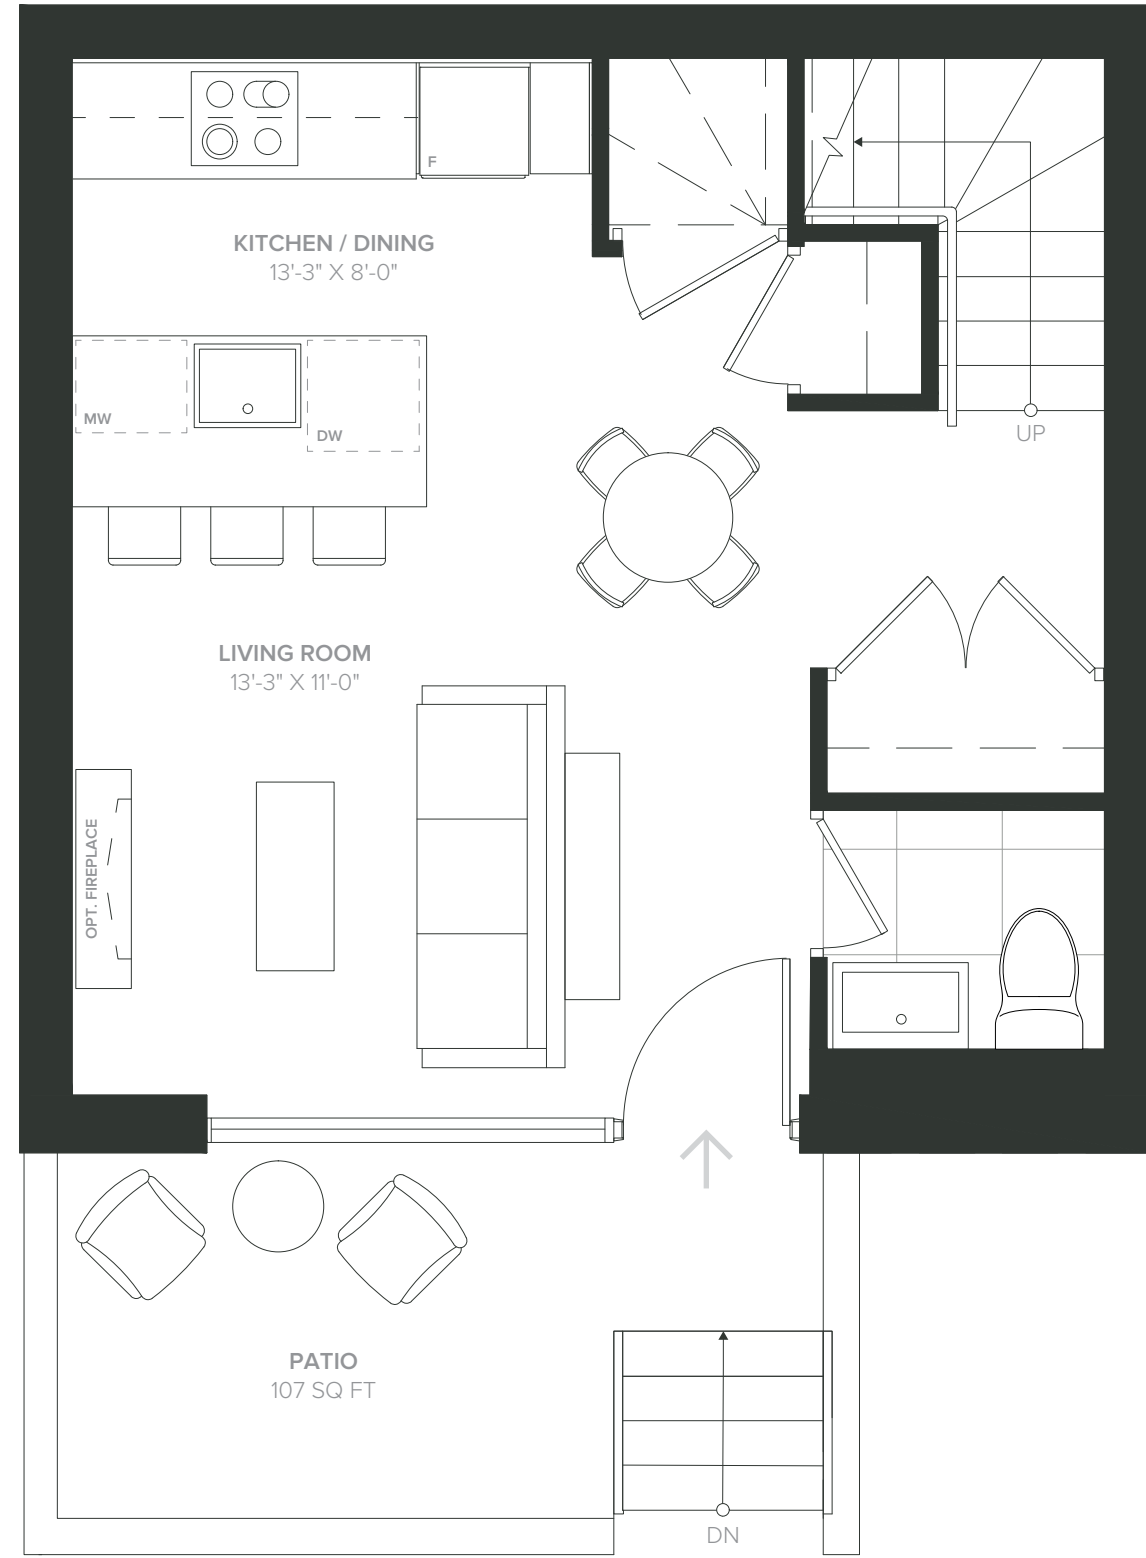

South House Two

1 Bedroom

INTERIOR 741 SQ FT
 EXTERIOR 107 SQ FT

GROUND FLOOR

SITE MAP

MAIN FLOOR

SITE MAP