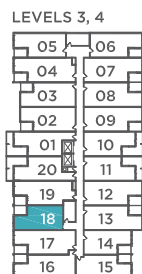

All sizes and specifications are subject to change without notice. E. & O. E.
Note: Actual usable floor space may vary from the stated floor area.
*Terrace condition may require an interior step.