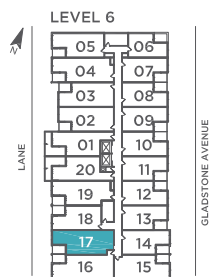

All sizes and specifications are subject to change without notice. E. & O. E.
Note: Actual usable floor space may vary from the stated floor area.
*Terrace condition may require an interior step.