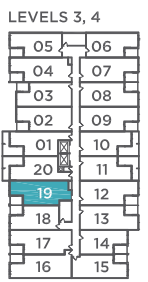

TWENTY

BY STREETCAR™

686 SQ.FT.

TWO BEDROOM
BALCONY 55 SQ.FT.

203

All sizes and specifications are subject to change without notice. E. & O. E.
Note: Actual usable floor space may vary from the stated floor area.
*Terrace condition may require an interior step.

TWENTY

BY STREETCAR™

717 SQ.FT.
TWO BEDROOM
BALCONY 55 SQ.FT.

215

All sizes and specifications are subject to change without notice. E. & O. E.
 Note: Actual usable floor space may vary from the stated floor area.
 *Terrace condition may require an interior step.