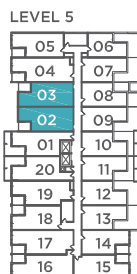

TWENTY

BY STREETCAR™

750 SQ.FT.
TWO BEDROOM
BALCONY 55 SQ.FT.
 204 | 304 | 404 | 504 | 604

All sizes and specifications are subject to change without notice. E. & O. E.
 Note: Actual usable floor space may vary from the stated floor area.
 *Terrace condition may require an interior step.

TWENTY

BY STREETCAR™

686 SQ.FT.

TWO BEDROOM
BALCONY 55 SQ.FT.

203

All sizes and specifications are subject to change without notice. E. & O. E.
Note: Actual usable floor space may vary from the stated floor area.
*Terrace condition may require an interior step.