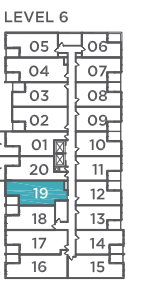

TWENTY

BY STREETCAR™

686 SQ.FT.

TWO BEDROOM
BALCONY 55 SQ.FT.

203

All sizes and specifications are subject to change without notice. E. & O. E.
Note: Actual usable floor space may vary from the stated floor area.
*Terrace condition may require an interior step.

TWENTY

BY STREETCAR™

717 SQ.FT.
TWO BEDROOM
BALCONY 55 SQ.FT.

215

All sizes and specifications are subject to change without notice. E. & O. E.
 Note: Actual usable floor space may vary from the stated floor area.
 *Terrace condition may require an interior step.