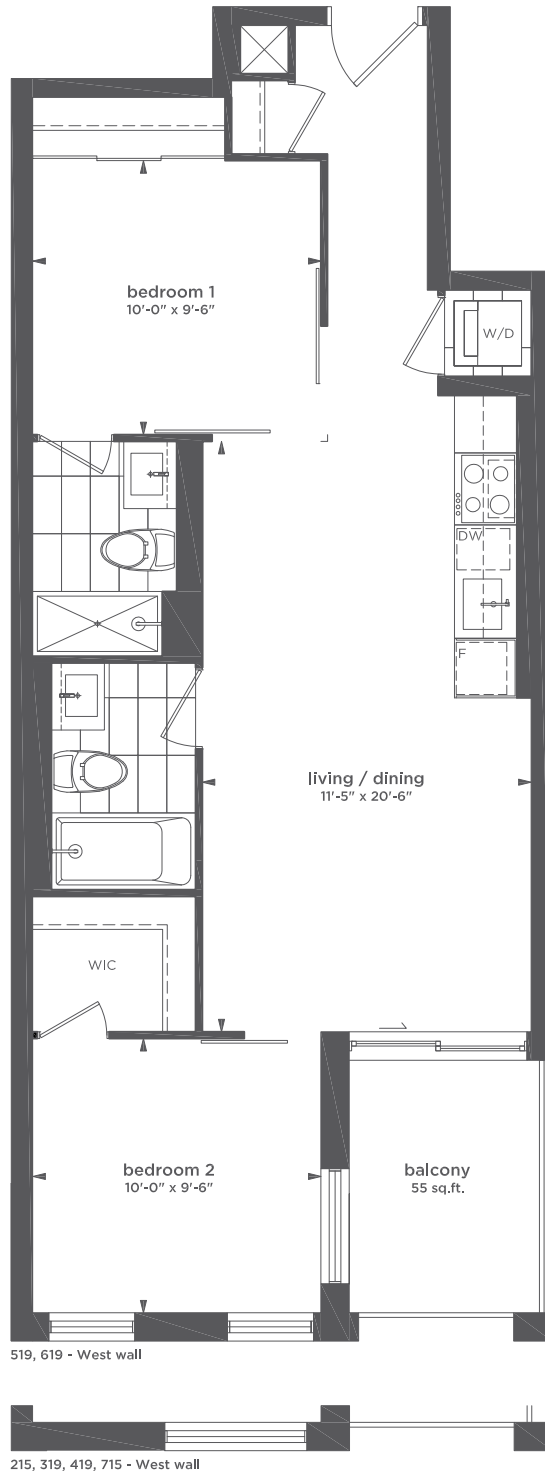

TWENTY

BY STREETCAR™

686 SQ.FT.

TWO BEDROOM
BALCONY 55 SQ.FT.

203

All sizes and specifications are subject to change without notice. E. & O. E.
Note: Actual usable floor space may vary from the stated floor area.
*Terrace condition may require an interior step.

TWENTY

BY STREETCAR™

717 SQ.FT.
TWO BEDROOM
BALCONY 55 SQ.FT.

215

All sizes and specifications are subject to change without notice. E. & O. E.
 Note: Actual usable floor space may vary from the stated floor area.
 *Terrace condition may require an interior step.