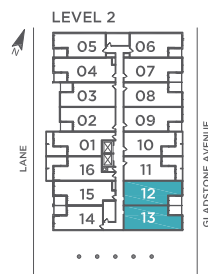

All sizes and specifications are subject to change without notice. E. & O. E.
Note: Actual usable floor space may vary from the stated floor area.
*Terrace condition may require an interior step.