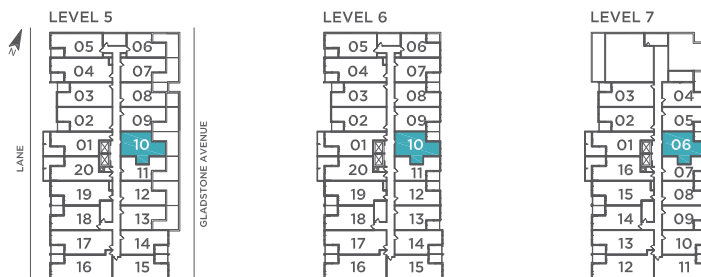

All sizes and specifications are subject to change without notice. E. & O. E.
Note: Actual usable floor space may vary from the stated floor area.
*Terrace condition may require an interior step.