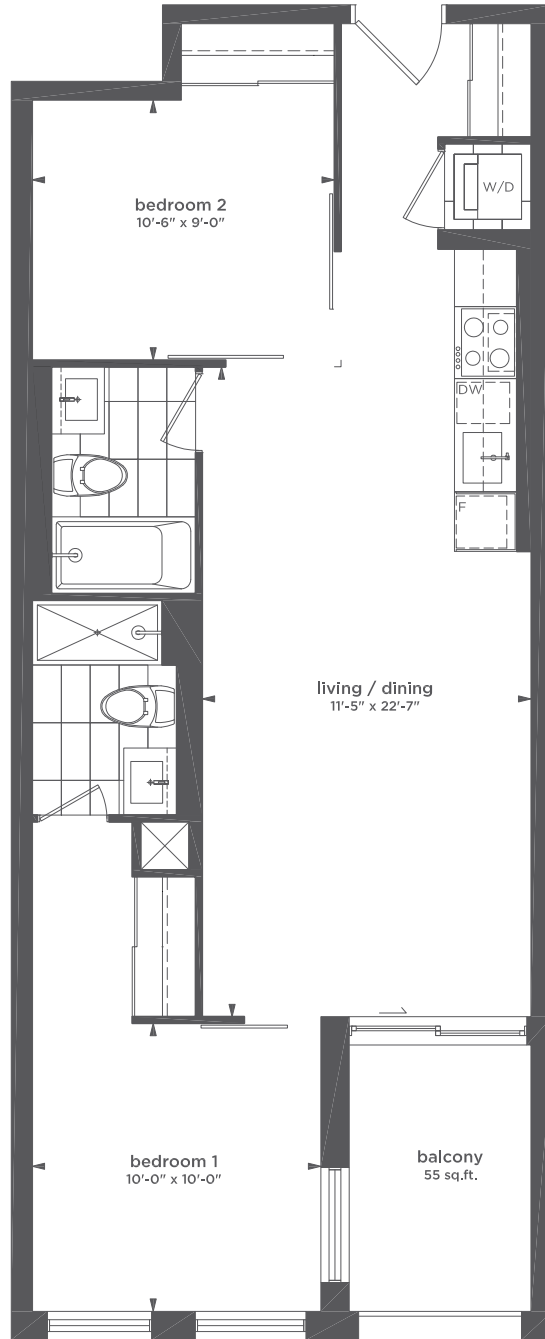

All sizes and specifications are subject to change without notice. E. & O. E.
 Note: Actual usable floor space may vary from the stated floor area.
 *Terrace condition may require an interior step.

All sizes and specifications are subject to change without notice. E. & O. E.
 Note: Actual usable floor space may vary from the stated floor area.
 *Terrace condition may require an interior step.

TWENTY

BY STREETCAR™

750 SQ.FT.
TWO BEDROOM
BALCONY 55 SQ.FT.
 204 | 304 | 404 | 504 | 604

All sizes and specifications are subject to change without notice. E. & O. E.
 Note: Actual usable floor space may vary from the stated floor area.
 *Terrace condition may require an interior step.