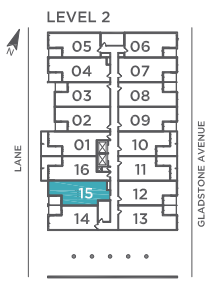

TWENTY

BY STREETCAR™

686 SQ.FT.

TWO BEDROOM
BALCONY 55 SQ.FT.

203

All sizes and specifications are subject to change without notice. E. & O. E.
Note: Actual usable floor space may vary from the stated floor area.
*Terrace condition may require an interior step.

TWENTY

BY STREETCAR™

717 SQ.FT.
TWO BEDROOM
BALCONY 55 SQ.FT.

215

All sizes and specifications are subject to change without notice. E. & O. E.
 Note: Actual usable floor space may vary from the stated floor area.
 *Terrace condition may require an interior step.