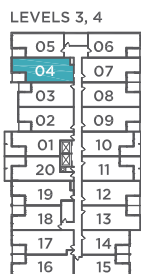

TWENTY

BY STREETCAR™

750 SQ.FT.
TWO BEDROOM
BALCONY 55 SQ.FT.
 204 | 304 | 404 | 504 | 604

All sizes and specifications are subject to change without notice. E. & O. E.
 Note: Actual usable floor space may vary from the stated floor area.
 *Terrace condition may require an interior step.