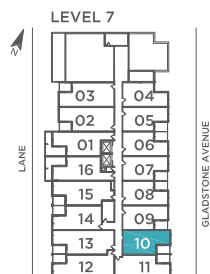

All sizes and specifications are subject to change without notice. E. & O. E.
Note: Actual usable floor space may vary from the stated floor area.
*Terrace condition may require an interior step.