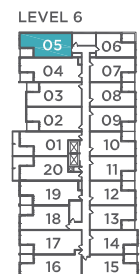

All sizes and specifications are subject to change without notice. E. & O. E.
Note: Actual usable floor space may vary from the stated floor area.
*Terrace condition may require an interior step.