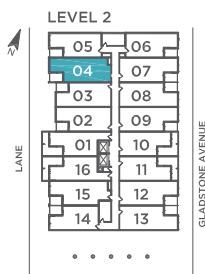

TWENTY

BY STREETCAR™

750 SQ.FT.
TWO BEDROOM
BALCONY 55 SQ.FT.
 204 | 304 | 404 | 504 | 604

All sizes and specifications are subject to change without notice. E. & O. E.
 Note: Actual usable floor space may vary from the stated floor area.
 *Terrace condition may require an interior step.