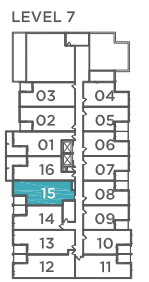

TWENTY

BY STREETCAR™

686 SQ.FT.

TWO BEDROOM
BALCONY 55 SQ.FT.

203

All sizes and specifications are subject to change without notice. E. & O. E.
Note: Actual usable floor space may vary from the stated floor area.
*Terrace condition may require an interior step.

TWENTY

BY STREETCAR™

717 SQ.FT.
TWO BEDROOM
BALCONY 55 SQ.FT.

215

All sizes and specifications are subject to change without notice. E. & O. E.
 Note: Actual usable floor space may vary from the stated floor area.
 *Terrace condition may require an interior step.