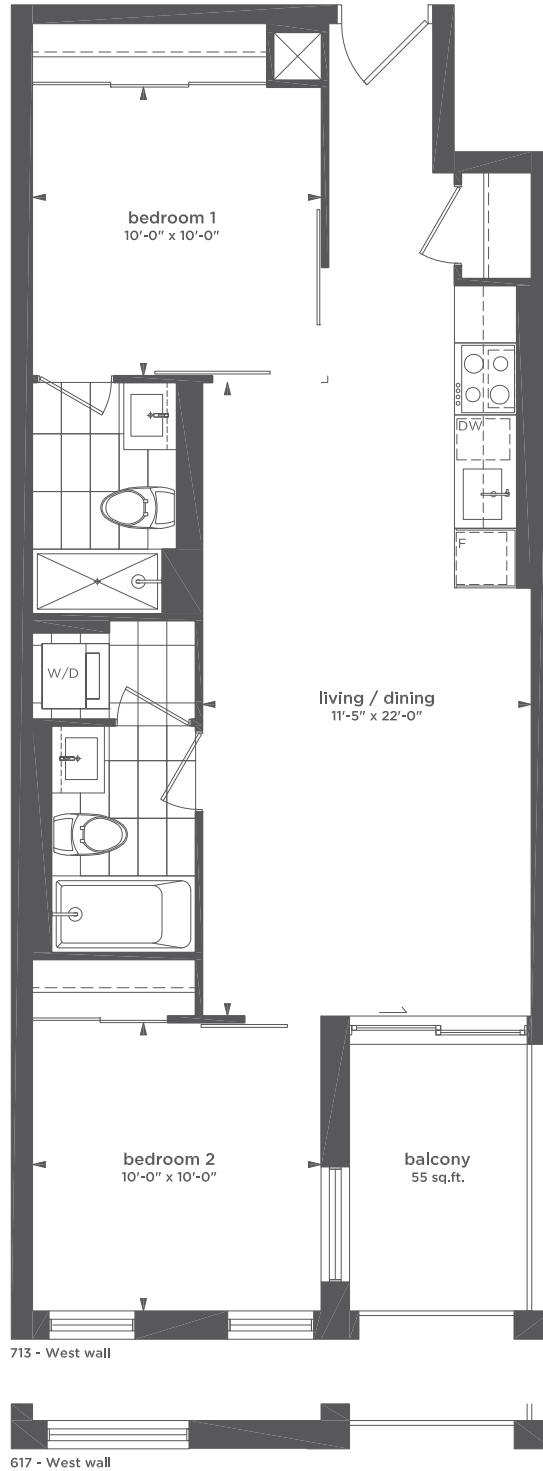

All sizes and specifications are subject to change without notice. E. & O. E.
Note: Actual usable floor space may vary from the stated floor area.
*Terrace condition may require an interior step.