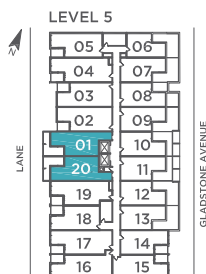

All sizes and specifications are subject to change without notice. E. & O. E.
Note: Actual usable floor space may vary from the stated floor area.
*Terrace condition may require an interior step.