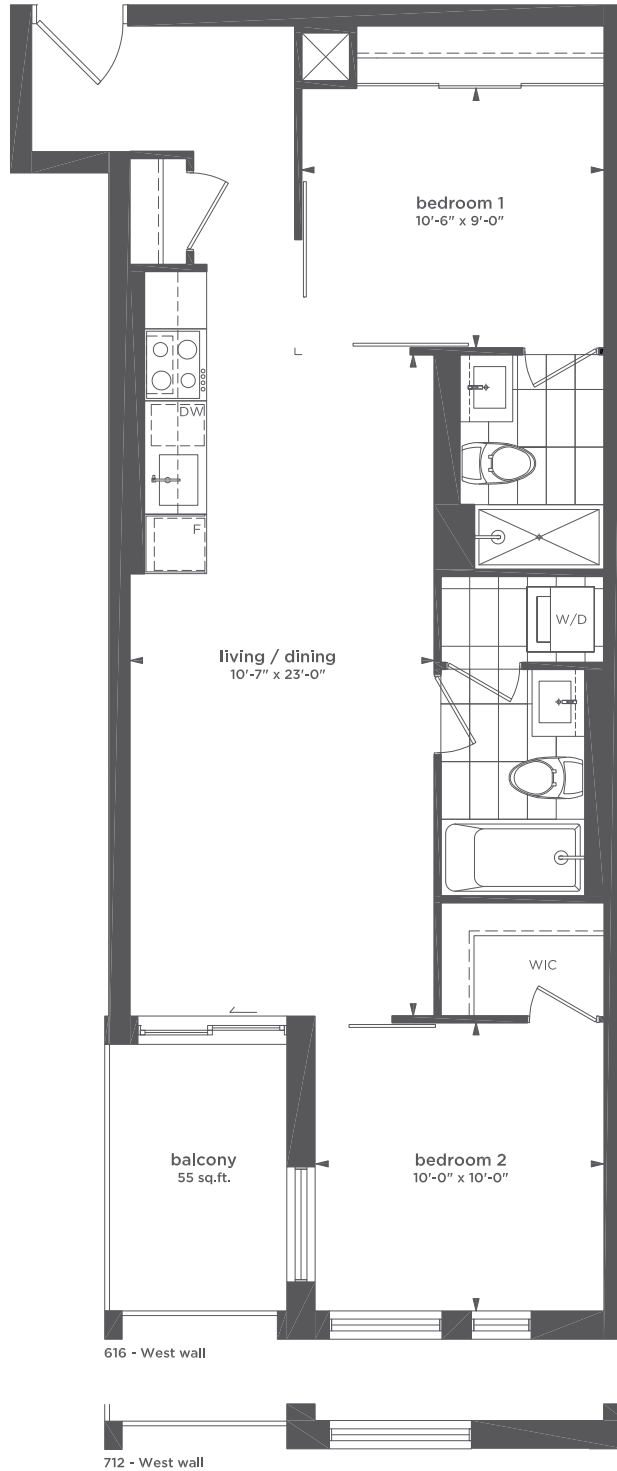

All sizes and specifications are subject to change without notice. E. & O. E.
 Note: Actual usable floor space may vary from the stated floor area.
 *Terrace condition may require an interior step.

All sizes and specifications are subject to change without notice. E. & O. E.
 Note: Actual usable floor space may vary from the stated floor area.
 *Terrace condition may require an interior step.

TWENTY

BY STREETCAR™

750 SQ.FT.
TWO BEDROOM
BALCONY 55 SQ.FT.
 204 | 304 | 404 | 504 | 604

All sizes and specifications are subject to change without notice. E. & O. E.
 Note: Actual usable floor space may vary from the stated floor area.
 *Terrace condition may require an interior step.