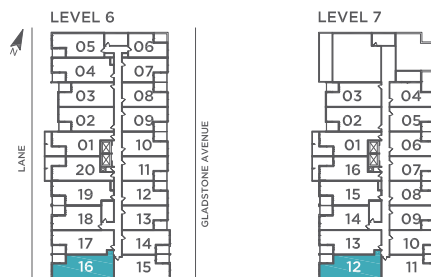

TWENTY

BY STREETCAR™

750 SQ.FT.
TWO BEDROOM
BALCONY 55 SQ.FT.
 204 | 304 | 404 | 504 | 604

All sizes and specifications are subject to change without notice. E. & O. E.
 Note: Actual usable floor space may vary from the stated floor area.
 *Terrace condition may require an interior step.