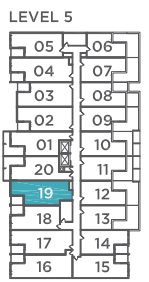

TWENTY

BY STREETCAR™

686 SQ.FT.

TWO BEDROOM
BALCONY 55 SQ.FT.

203

All sizes and specifications are subject to change without notice. E. & O. E.
Note: Actual usable floor space may vary from the stated floor area.
*Terrace condition may require an interior step.

TWENTY

BY STREETCAR™

717 SQ.FT.
TWO BEDROOM
BALCONY 55 SQ.FT.

215

All sizes and specifications are subject to change without notice. E. & O. E.
 Note: Actual usable floor space may vary from the stated floor area.
 *Terrace condition may require an interior step.