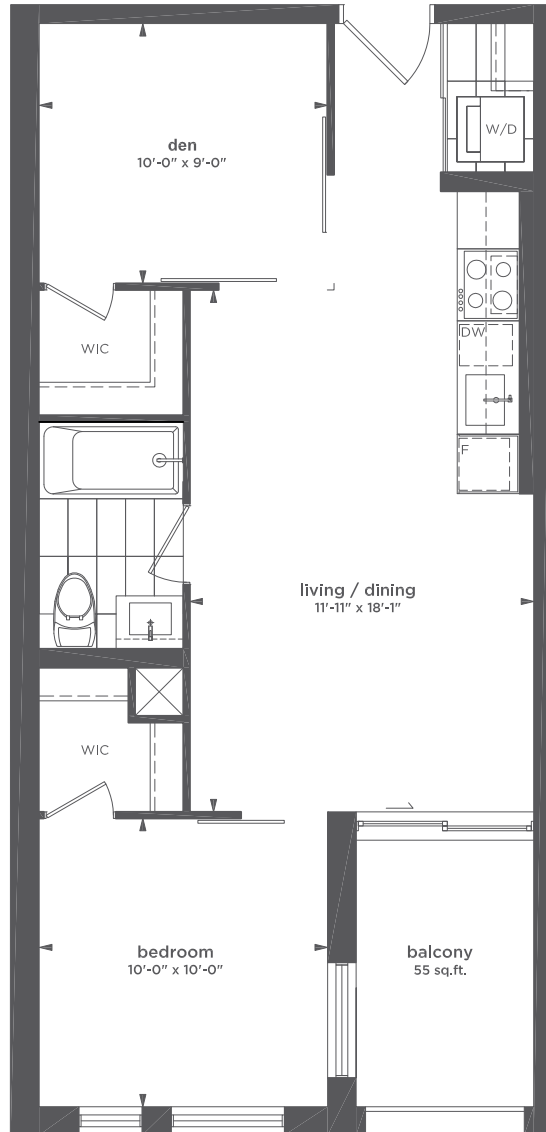

TWENTY

BY STREETCAR™

750 SQ.FT.
TWO BEDROOM
BALCONY 55 SQ.FT.
 204 | 304 | 404 | 504 | 604

All sizes and specifications are subject to change without notice. E. & O. E.
 Note: Actual usable floor space may vary from the stated floor area.
 *Terrace condition may require an interior step.

All sizes and specifications are subject to change without notice. E. & O. E.
 Note: Actual usable floor space may vary from the stated floor area.
 *Terrace condition may require an interior step.

All sizes and specifications are subject to change without notice. E. & O. E.
 Note: Actual usable floor space may vary from the stated floor area.
 *Terrace condition may require an interior step.