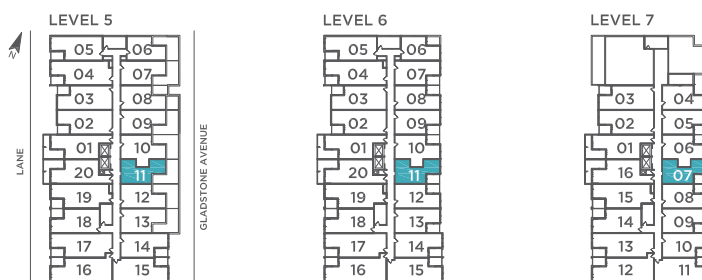

All sizes and specifications are subject to change without notice. E. & O. E.
Note: Actual usable floor space may vary from the stated floor area.
*Terrace condition may require an interior step.