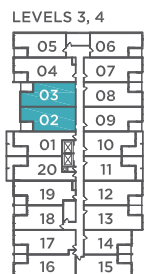

TWENTY

BY STREETCAR™

686 SQ.FT.

TWO BEDROOM
BALCONY 55 SQ.FT.

203

All sizes and specifications are subject to change without notice. E. & O. E.
Note: Actual usable floor space may vary from the stated floor area.
*Terrace condition may require an interior step.