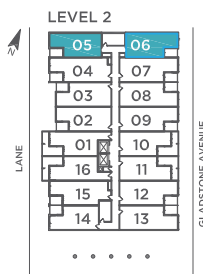

All sizes and specifications are subject to change without notice. E. & O. E.
Note: Actual usable floor space may vary from the stated floor area.
*Terrace condition may require an interior step.