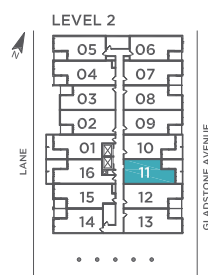

All sizes and specifications are subject to change without notice. E. & O. E.
Note: Actual usable floor space may vary from the stated floor area.
*Terrace condition may require an interior step.