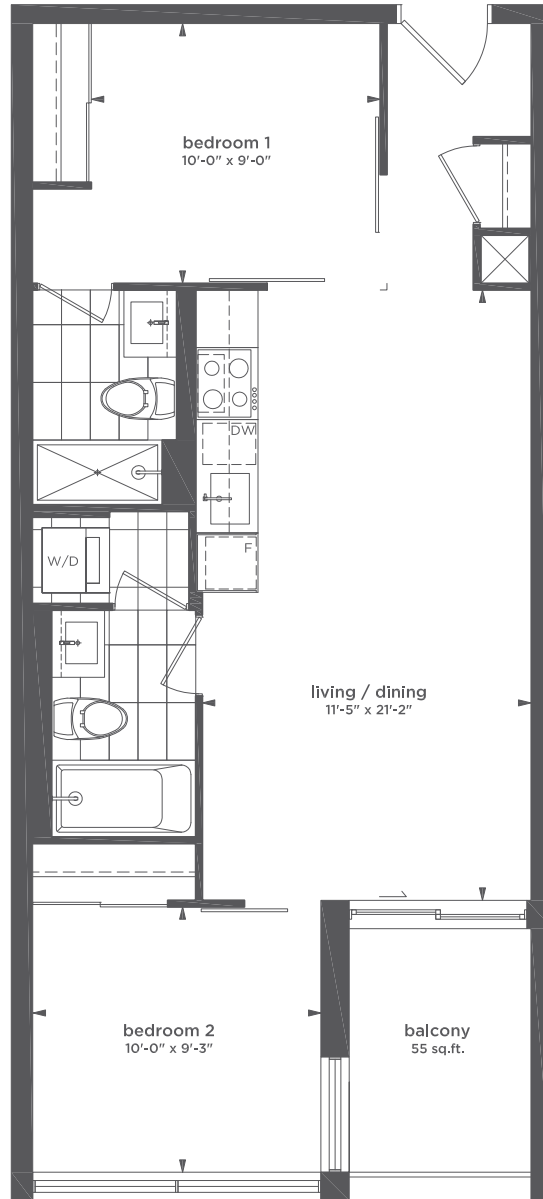

TWENTY

BY STREETCAR™

750 SQ.FT.
TWO BEDROOM
BALCONY 55 SQ.FT.
 204 | 304 | 404 | 504 | 604

All sizes and specifications are subject to change without notice. E. & O. E.
 Note: Actual usable floor space may vary from the stated floor area.
 *Terrace condition may require an interior step.

All sizes and specifications are subject to change without notice. E. & O. E.
 Note: Actual usable floor space may vary from the stated floor area.
 *Terrace condition may require an interior step.

All sizes and specifications are subject to change without notice. E. & O. E.
 Note: Actual usable floor space may vary from the stated floor area.
 *Terrace condition may require an interior step.

TWENTY

BY STREETCAR™

686 SQ.FT.

TWO BEDROOM
BALCONY 55 SQ.FT.

203

All sizes and specifications are subject to change without notice. E. & O. E.
Note: Actual usable floor space may vary from the stated floor area.
*Terrace condition may require an interior step.

TWENTY

BY STREETCAR™

717 SQ.FT.
TWO BEDROOM
BALCONY 55 SQ.FT.

215

All sizes and specifications are subject to change without notice. E. & O. E.
 Note: Actual usable floor space may vary from the stated floor area.
 *Terrace condition may require an interior step.