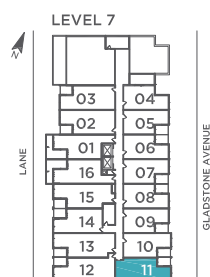

All sizes and specifications are subject to change without notice. E. & O. E.
Note: Actual usable floor space may vary from the stated floor area.
*Terrace condition may require an interior step.