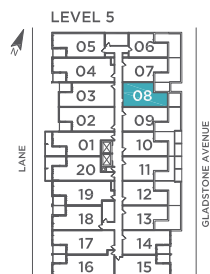

All sizes and specifications are subject to change without notice. E. & O. E.
Note: Actual usable floor space may vary from the stated floor area.
*Terrace condition may require an interior step.