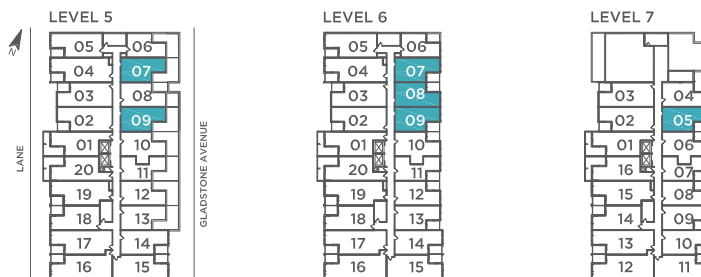

All sizes and specifications are subject to change without notice. E. & O. E.
Note: Actual usable floor space may vary from the stated floor area.
*Terrace condition may require an interior step.