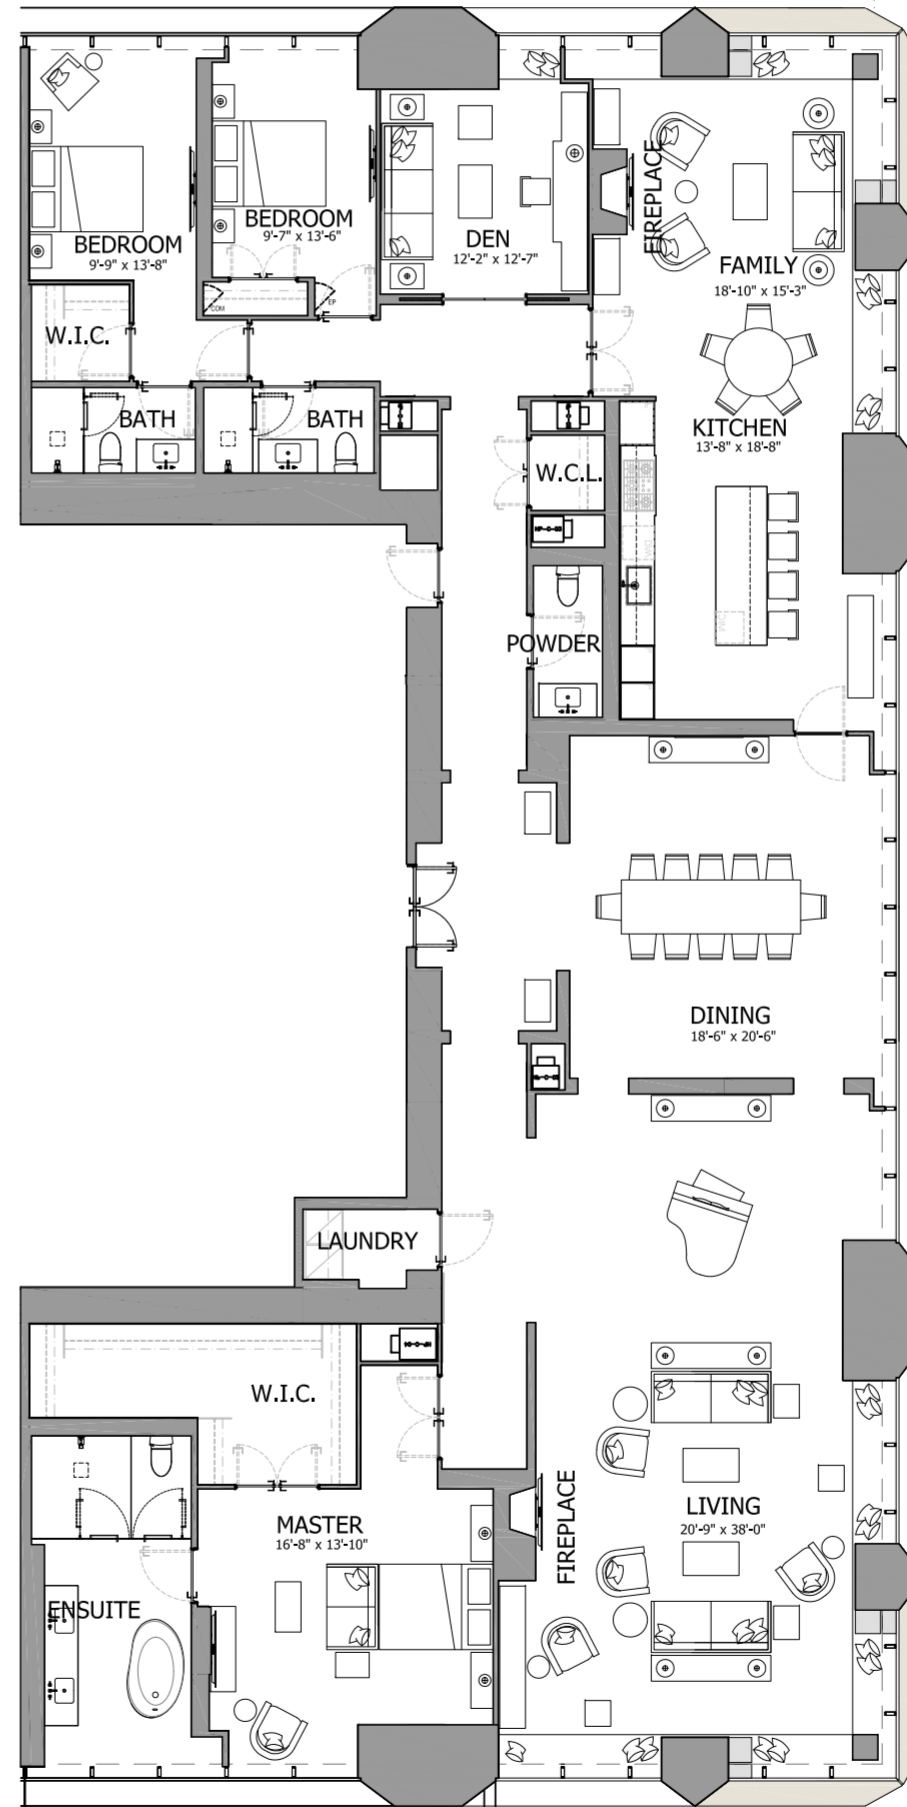

THE ONE

RESIDENCES

ONEBLOORWEST.COM

SUB PENTHOUSE COLLECTION

OPTION A

3 BEDROOM + DEN

4,351 SQ.FT.

THE ONE

RESIDENCES

ONEBLOORWEST.COM

SUB PENTHOUSE COLLECTION

OPTION B

3 BEDROOM + DEN

4,351 SQ.FT.