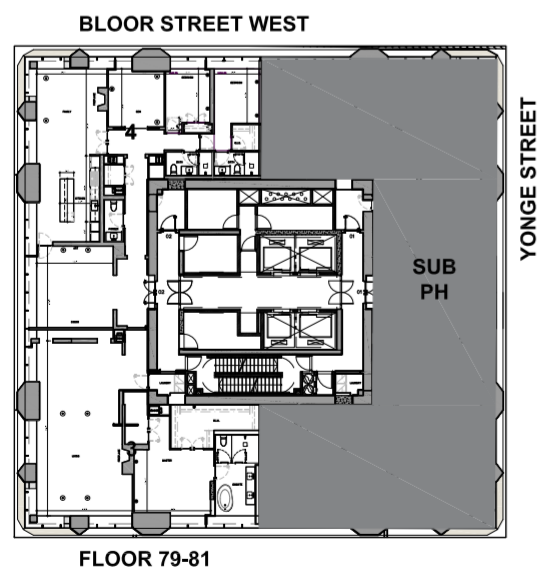

THE ONE

RESIDENCES

ONEBLOORWEST.COM

SUB PENTHOUSE COLLECTION

OPTION A

3 BEDROOM + DEN

4,351 SQ.FT.

THE ONE

RESIDENCES

ONEBLOORWEST.COM

SUB PENTHOUSE COLLECTION

OPTION B

3 BEDROOM + DEN

4,351 SQ.FT.